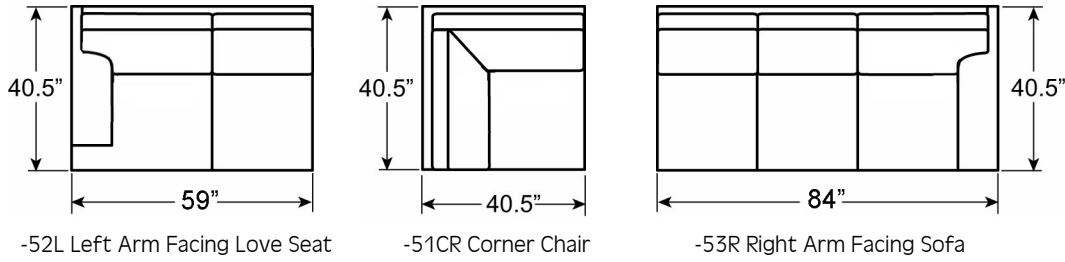

LL6490-53RCR RIGHT ARM FACING CORNER SOFA
Overall: 96½ to 100W* x 40½D x 36H Arm: 24-25H**
Seat: 18H Inside: 73½W x 24D

LL6490-55 WEDGE
Overall: 74½W x 44D x 36H Wall Depth 53½D
Seat: 18H Inside: 52W x 27D

*OVERALL WIDTH is determined by arm style selected.
**ARM HEIGHT Sock/Panel are 25H, all others 24H

Braxton Leather Sectional as Shown in image on previous page:

NOTE: These schematics are based off of a 9\" track arm. Lengths will vary according to the arm style selected.