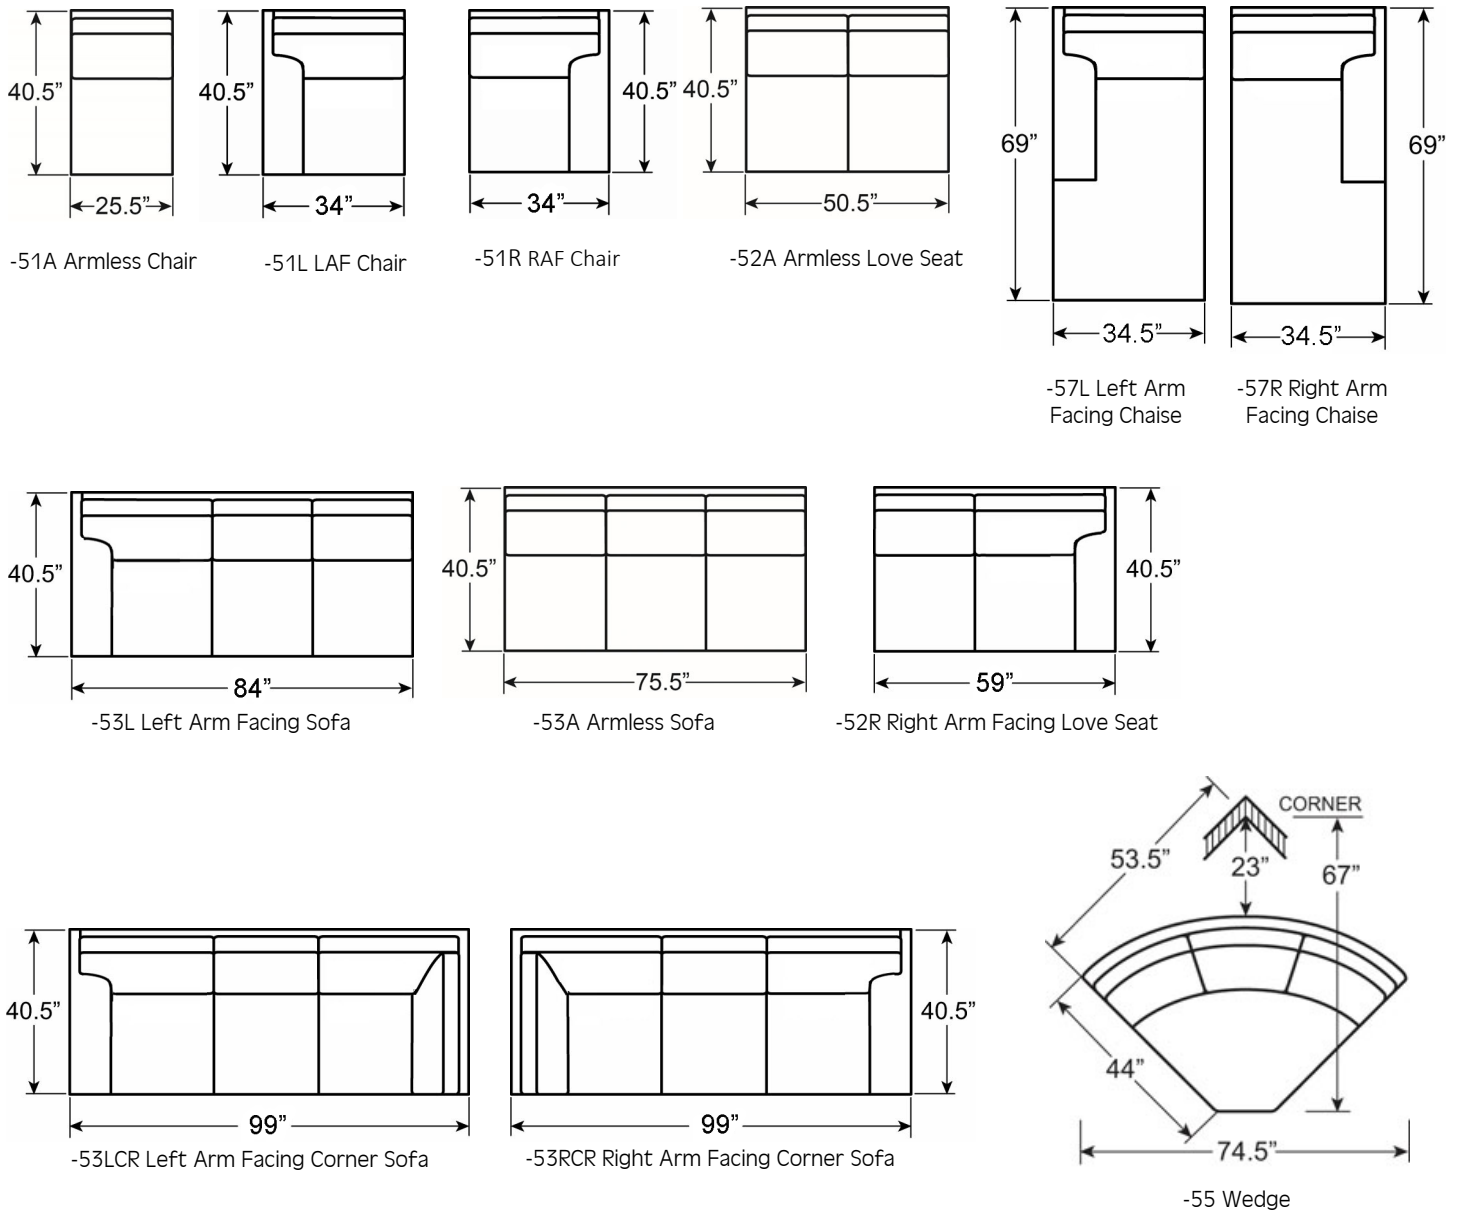

STANDARD FEATURES include: Ultra Down Seat Cushions, Blend Down Back Cushions, and Arlington Wood Finish (if not specified). Couture Leather frames do no include pillows.

Note: Stripes, diagonals and plaids are **not recommended for Wedge Section**. Please enclose sketch of sectional arrangement with your order.