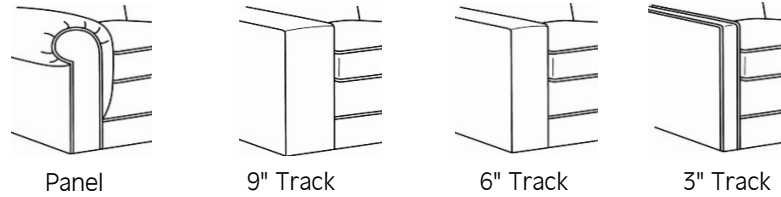

*OVERALL WIDTH is determined by arm style selected.
**ARM HEIGHT Sock/Panel are 25H, all others 24H

Braxton Leather Sectional as Shown in image on previous page:

NOTE: These schematics are based off of a 9\" track arm. Lengths will vary according to the arm style selected.

Available Companion Pieces for the LL6490 Braxton Leather Sectional:

STANDARD FEATURES include: Ultra Down Seat Cushions, Blend Down Back Cushions, and Arlington Wood Finish (if not specified). Couture Leather frames do no include pillows.

Note: Stripes, diagonals and plaids are **not recommended for Wedge Section**. Please enclose sketch of sectional arrangement with your order.

OVERALL DIMENSIONS

*Arm styles** offered vary by frame and determine the overall width so be sure to reference the correct column.
The 3" Track Arm is limited to standard size frames and the 9" Track Arm is limited to large size frames.